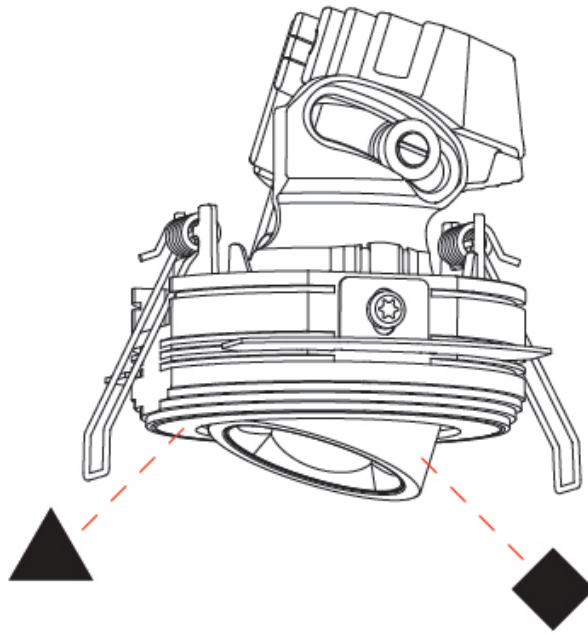

OIKO PRO ADJUSTABLE TRIMLESS

A35886-

PROJECT

TYPE

SPECIFIER

QUANTITY

DATE

A