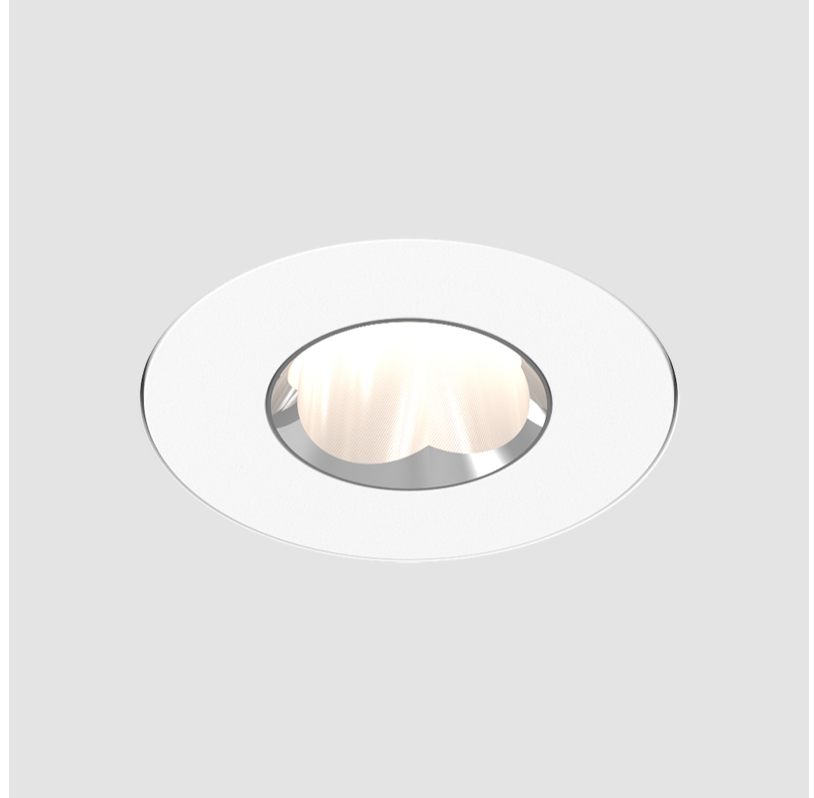

GENERAL

Series: Oiko Pro
Subseries: Oiko Pro Round
Brand: Prolicht
Division: Architectural
Mounting Type: Trimless
Mounting Location: Ceiling
Subcategory: Downlight

PHYSICAL

Shape: Round
Diameter (mm): 75
Diameter (in): 2 ¹⁵/₁₆
Height (mm): 43
Height (in): 1 ¹¹/₁₆
Ceiling Thickness (mm): 10 / 12.5 / 15 / 25
Ceiling Thickness (in): 3/8 or 1/2 or 9/16 or 1
Min. Recessing Depth (mm): 50
Min. Recessing Depth (in): 1 ¹⁵/₁₆
Light Distribution: Direct
Diffuser: Lens Pack - Spread Lens / Linear Spread Lens / Honeycomb Louver
Fixture Finish: SSR / BKV / CWI / CRY / HAB / UFT / ITA / RUA / FTG / MYG / LOD / PUS / FRO / FUP / KIA / POP / BLS / SPG / MEY / GOH / GUM / CHC / COM / ABZ / JAG / OBR / MOS / ROR
Fixture Material: Aluminum Die Cast
Cut-out Measurements: 86mm / 2 11/16" Diameter

ELECTRICAL

Lamp Type: LED (Zhaga Standard)
Input Wattage (W): 14
Total Output Wattage (W): 12.7
Dimming: Dali Dimming
Driver Included: No
Driver Location: Recessed Housing
Driver Type: Constant Current - Universal (120Vac only for DALI driver)
Driver Class: Class 2
Input Voltage (V): 120 - 277
Constant Current (MA): 700

LED

Color Temperature (°K): 2700-6500 Tunable White
Max. Delivered Lumen (lm): 1381
Nominal Lumen (lm): 1460
CRI: >90 CRI
Lamp Life (hrs): 50000
Special LEDs offerings: Tunable White

OPTICAL

Reflector°: 62
Adjustability: Fixed

RATINGS AND CERTIFICATIONS

Certified By: Certified for North American Standards
IP rating: IP20