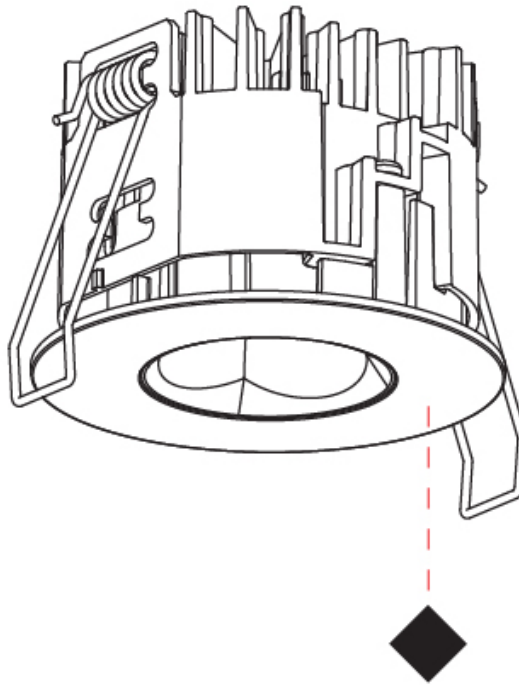

OIKO PRO ROUND RECESSED

A35872-

PROJECT

TYPE

SPECIFIER

QUANTITY

DATE