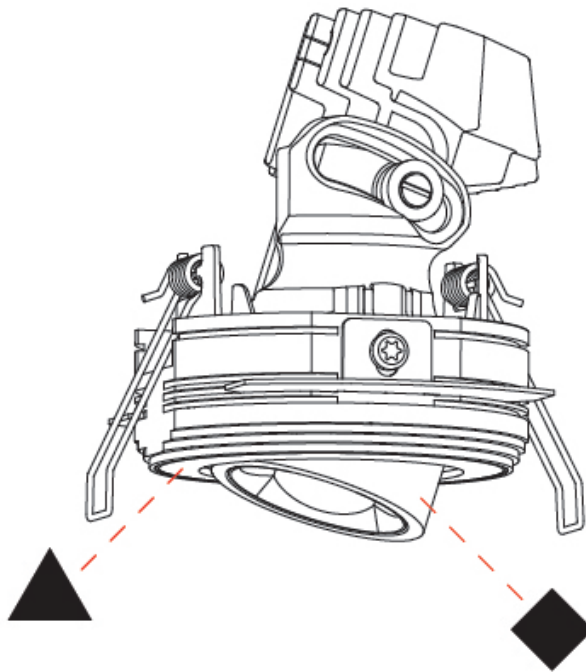

OIKO PRO ADJUSTABLE TRIMLESS

A35885-

PROJECT

TYPE

SPECIFIER

QUANTITY

DATE

A