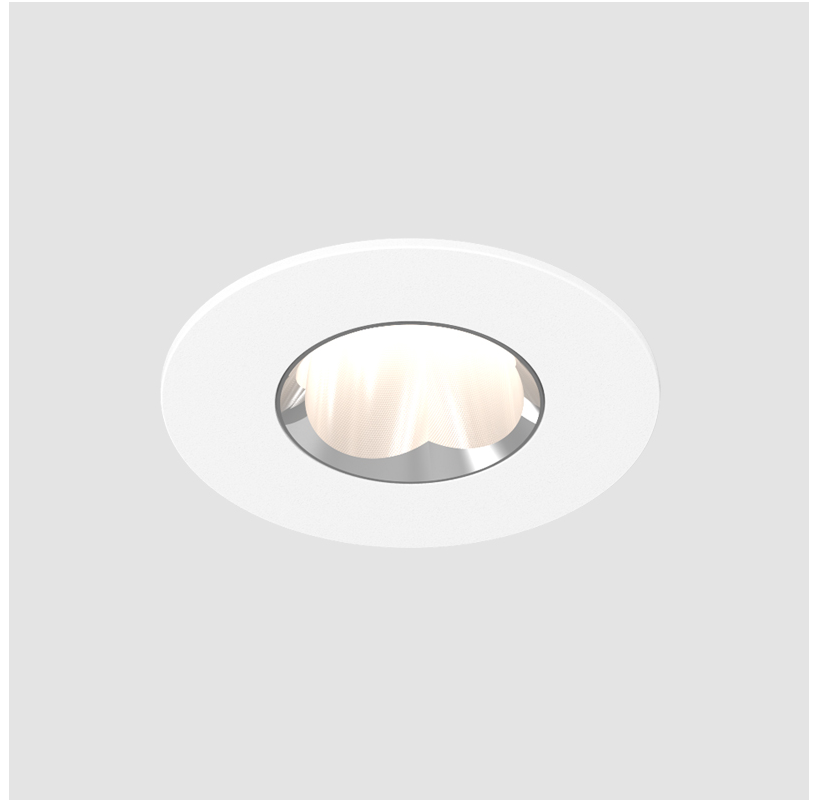

GENERAL

Series: Oiko Pro
Subseries: Oiko Pro Round
Brand: Prolicht
Division: Architectural
Mounting Type: Recessed
Mounting Location: Ceiling
Subcategory: Downlight

PHYSICAL

Shape: Round
Diameter (mm): 75
Diameter (in): 2 ¹⁵/₁₆
Height (mm): 65
Height (in): 2 ⁹/₁₆
Ceiling Thickness (mm): 1 - 25
Ceiling Thickness (in): 1/16 - 1 3/16
Min. Recessing Depth (mm): 70
Min. Recessing Depth (in): 2 ³/₄
Light Distribution: Direct
Diffuser: Lens Pack - Spread Lens / Linear Spread Lens / Honeycomb Louver
Fixture Finish: SSR / BKV / CWI / CRY / HAB / UFT / ITA / RUA / FTG / MYG / LOD / PUS / FRO / FUP / KIA / POP / BLS / SPG / MEY / GOH / GUM / CHC / COM / ABZ / JAG / OBR / MOS / ROR
Fixture Material: Aluminum Die Cast
Cut-out Measurements: 68mm / 2 11/16" Diameter

ELECTRICAL

Lamp Type: LED (Zhaga Standard)
Input Wattage (W): 14
Total Output Wattage (W): 12.7
Dimming: Dali Dimming
Driver Included: No
Driver Location: Recessed Housing
Driver Type: Constant Current - Universal (120Vac only for DALI driver)
Driver Class: Class 2
Input Voltage (V): 120 - 277
Constant Current (MA): 700

LED

Color Temperature (°K): 2700-6500 Tunable White
Max. Delivered Lumen (lm): 1129
Nominal Lumen (lm): 1460
CRI: >93 CRI
Lamp Life (hrs): 50000
Special LEDs offerings: Tunable White

OPTICAL

Reflector°: 36
Adjustability: Fixed

RATINGS AND CERTIFICATIONS

Certified By: Certified for North American Standards
IP rating: IP20