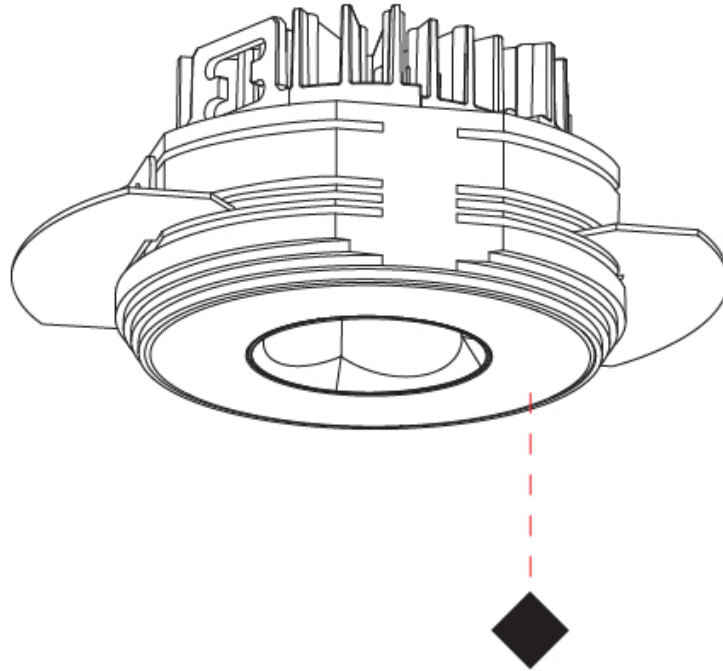

OIKO PRO ROUND TRIMLESS

A35882-

PROJECT

TYPE

SPECIFIER

QUANTITY

DATE