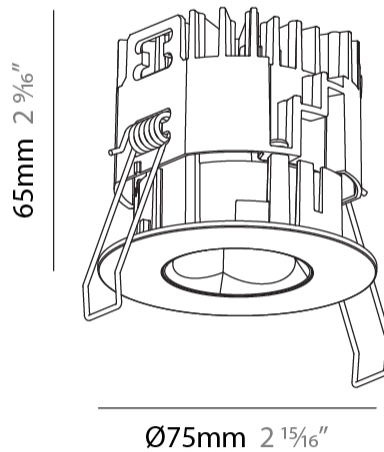

GENERAL

Series: Oiko Pro
Subseries: Oiko Pro Round
Brand: Prolicht
Division: Architectural
Mounting Type: Recessed
Mounting Location: Ceiling
Subcategory: Downlight

PHYSICAL

Shape: Round
Diameter (mm): 75
Diameter (in): 2 ¹⁵/₁₆
Height (mm): 65
Height (in): 2 ⁹/₁₆
Ceiling Thickness (mm): 1 - 25
Ceiling Thickness (in): 1/16 - 1 3/16
Min. Recessing Depth (mm): 70
Min. Recessing Depth (in): 2 ³/₄
Light Distribution: Direct
Diffuser: Lens Pack - Spread Lens / Linear Spread Lens / Honeycomb Louver
Fixture Finish: SSR / BKV / CWI / CRY / HAB / UFT / ITA / RUA / FTG / MYG / LOD / PUS / FRO / FUP / KIA / POP / BLS / SPG / MEY / GOH / GUM / CHC / COM / ABZ / JAG / OBR / MOS / ROR
Fixture Material: Aluminum Die Cast
Cut-out Measurements: 68mm / 2 11/16" Diameter

ELECTRICAL

Lamp Type: LED (Zhaga Standard)
Input Wattage (W): 14
Total Output Wattage (W): 12.7
Dimming: Dali Dimming
Driver Included: No
Driver Location: Recessed Housing
Driver Type: Constant Current - Universal (120Vac only for DALI driver)
Driver Class: Class 2
Input Voltage (V): 120 - 277
Constant Current (MA): 700

LED

Color Temperature (°K): 2700-6500 Tunable White
Max. Delivered Lumen (lm): 1129
Nominal Lumen (lm): 1460
CRI: >93 CRI
Lamp Life (hrs): 50000
Special LEDs offerings: Tunable White

OPTICAL

Reflector°: 36
Adjustability: Fixed

RATINGS AND CERTIFICATIONS

Certified By: Certified for North American Standards
IP rating: IP20