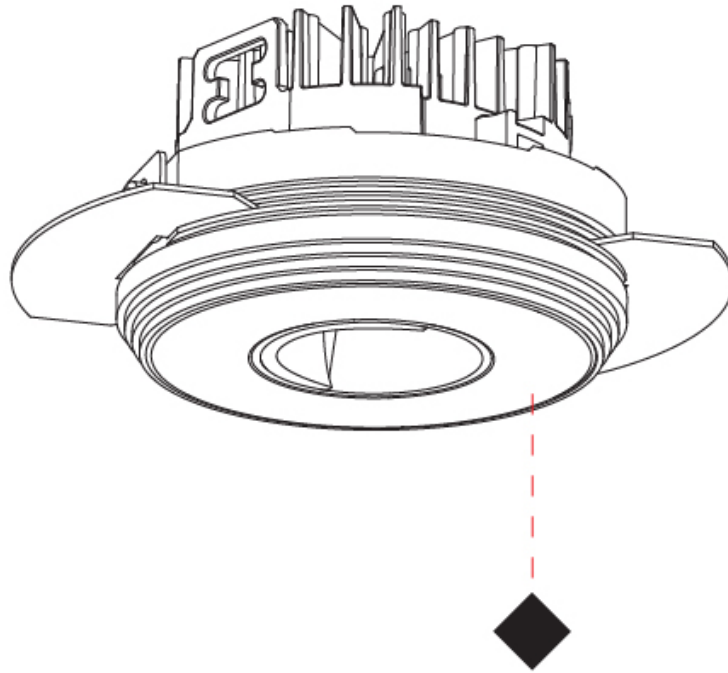

OIKO PRO ROUND TRIMLESS

A35876-

PROJECT

TYPE

SPECIFIER

QUANTITY

DATE