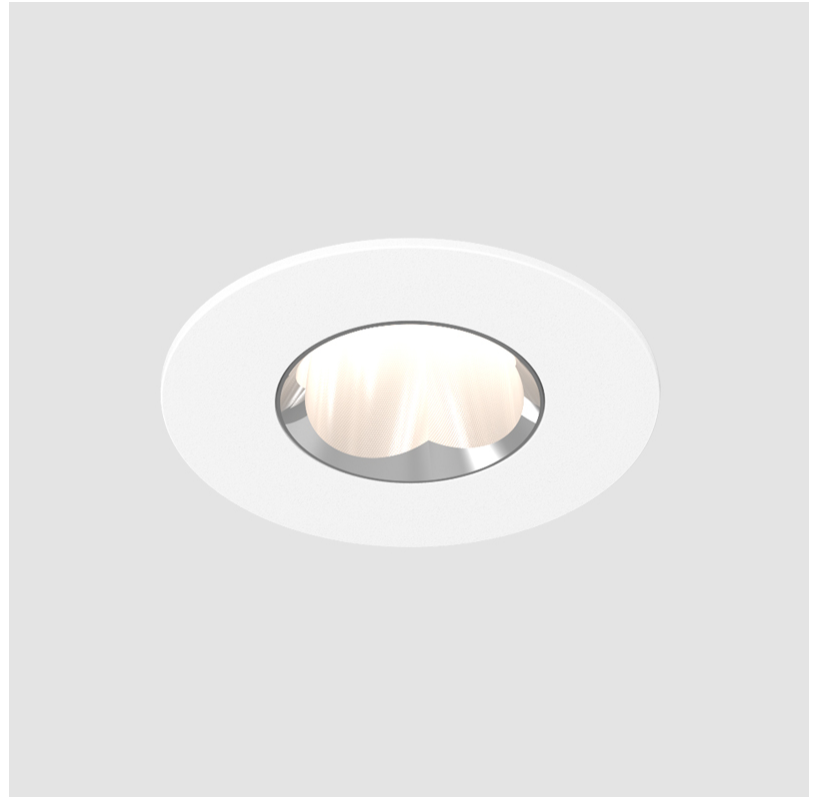

GENERAL

Series: Oiko Pro
Subseries: Oiko Pro Round
Brand: Prolicht
Division: Architectural
Mounting Type: Recessed
Mounting Location: Ceiling
Subcategory: Downlight

PHYSICAL

Shape: Round
Diameter (mm): 75
Diameter (in): 2 ¹⁵/₁₆
Height (mm): 43
Height (in): 1 ¹¹/₁₆
Ceiling Thickness (mm): 1 - 25
Ceiling Thickness (in): 1/16 - 1 3/16
Min. Recessing Depth (mm): 50
Min. Recessing Depth (in): 1 ¹⁵/₁₆
Light Distribution: Direct
Diffuser: Lens Pack - Spread Lens / Linear Spread Lens / Honeycomb Louver
Fixture Finish: SSR / BKV / CWI / CRY / HAB / UFT / ITA / RUA / FTG / MYG / LOD / PUS / FRO / FUP / KIA / POP / BLS / SPG / MEY / GOH / GUM / CHC / COM / ABZ / JAG / OBR / MOS / ROR
Fixture Material: Aluminum Die Cast
Cut-out Measurements: 68mm / 2 11/16" Diameter

ELECTRICAL

Lamp Type: LED (Zhaga Standard)
Input Wattage (W): 14
Total Output Wattage (W): 12.7
Dimming: Dali Dimming
Driver Included: No
Driver Location: Recessed Housing
Driver Type: Constant Current - Universal (120Vac only for DALI driver)
Driver Class: Class 2
Input Voltage (V): 120 - 277
Constant Current (MA): 700

LED

Color Temperature (°K): 2700-6500 Tunable White
Max. Delivered Lumen (lm): 1381
Nominal Lumen (lm): 1460
CRI: >93 CRI
Lamp Life (hrs): 50000
Special LEDs offerings: Tunable White

OPTICAL

Reflector°: 62
Adjustability: Fixed

RATINGS AND CERTIFICATIONS

Certified By: Certified for North American Standards
IP rating: IP20