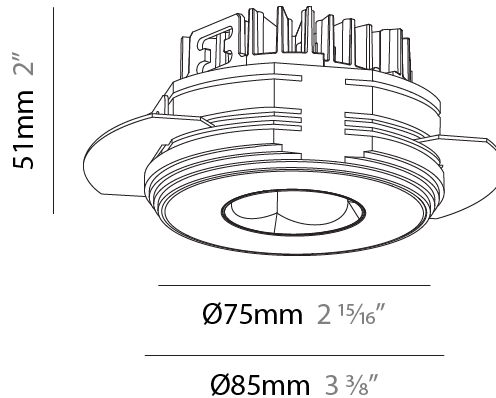

GENERAL

Series: Oiko Pro
Subseries: Oiko Pro Round
Brand: Prolicht
Division: Architectural
Mounting Type: Trimless
Mounting Location: Ceiling
Subcategory: Downlight

PHYSICAL

Shape: Round
Diameter (mm): 75
Diameter (in): 2 15/16
Height (mm): 51
Height (in): 2
Ceiling Thickness (mm): 10 / 12.5 / 15 / 25
Ceiling Thickness (in): 3/8 or 1/2 or 9/16 or 1
Min. Recessing Depth (mm): 55
Min. Recessing Depth (in): 2 3/16
Light Distribution: Direct
Diffuser: Lens Pack - Spread Lens / Linear Spread Lens / Honeycomb Louver
Fixture Finish: SSR / BKV / CWI / CRY / HAB / UFT / ITA / RUA / FTG / MYG / LOD / PUS / FRO / FUP / KIA / POP / BLS / SPG / MEY / GOH / GUM / CHC / COM / ABZ / JAG / OBR / MOS / ROR
Fixture Material: Aluminum Die Cast
Cut-out Measurements: 86mm / 2 11/16" Diameter

ELECTRICAL

Lamp Type: LED (Zhaga Standard)
Input Wattage (W): 14
Total Output Wattage (W): 12.7
Dimming: Dali Dimming
Driver Included: No
Driver Location: Recessed Housing
Driver Type: Constant Current - Universal (120Vac only for DALI driver)
Driver Class: Class 2
Input Voltage (V): 120 - 277
Constant Current (MA): 700

LED

Color Temperature (°K): 2700-6500 Tunable White
Max. Delivered Lumen (lm): 1240
Nominal Lumen (lm): 1460
CRI: >90 CRI
Lamp Life (hrs): 50000
Special LEDs offerings: Tunable White

OPTICAL

Reflector°: 52
Adjustability: Fixed

RATINGS AND CERTIFICATIONS

Certified By: Certified for North American Standards
IP rating: IP20