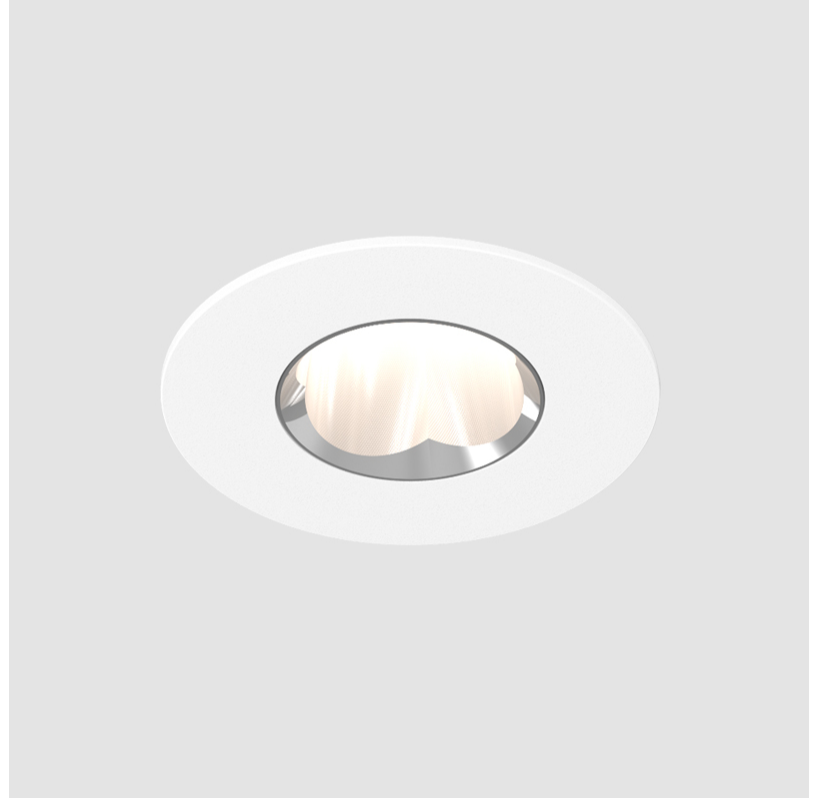

GENERAL

Series: Oiko Pro
Subseries: Oiko Pro Round
Brand: Prolicht
Division: Architectural
Mounting Type: Recessed
Mounting Location: Ceiling
Subcategory: Downlight

PHYSICAL

Shape: Round
Diameter (mm): 75
Diameter (in): 2 15/16
Height (mm): 51
Height (in): 2
Ceiling Thickness (mm): 1 - 25
Ceiling Thickness (in): 1/16 - 1 3/16
Min. Recessing Depth (mm): 55
Min. Recessing Depth (in): 2 3/16
Light Distribution: Direct
Diffuser: Lens Pack - Spread Lens / Linear Spread Lens / Honeycomb Louver
Fixture Finish: [SSR / BKV / CWI / CRY / HAB / UFT / ITA / RUA / FTG / MYG / LOD / PUS / FRO / FUP / KIA / POP / BLS / SPG / MEY / GOH / GUM / CHC / COM / ABZ / JAG / OBR / MOS / ROR](#)
Fixture Material: Aluminum Die Cast
Cut-out Measurements: 68mm / 2 11/16" Diameter

ELECTRICAL

Lamp Type: LED (Zhaga Standard)
Input Wattage (W): 14
Total Output Wattage (W): 12.7
Dimming: Dali Dimming
Driver Included: No
Driver Location: Recessed Housing
Driver Type: Constant Current - Universal (120Vac only for DALI driver)
Driver Class: Class 2
Input Voltage (V): 120 - 277
Constant Current (MA): 700

LED

Color Temperature (°K): 2700-6500 Tunable White
Max. Delivered Lumen (lm): 1240
Nominal Lumen (lm): 1460
CRI: >93 CRI
Lamp Life (hrs): 50000
Special LEDs offerings: Tunable White

OPTICAL

Reflector°: 52
Adjustability: Fixed

RATINGS AND CERTIFICATIONS

Certified By: Certified for North American Standards
IP rating: IP20