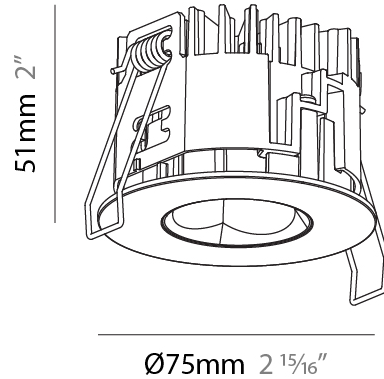

GENERAL

Series: Oiko Pro
Subseries: Oiko Pro Round
Brand: Prolicht
Division: Architectural
Mounting Type: Recessed
Mounting Location: Ceiling
Subcategory: Downlight

PHYSICAL

Shape: Round
Diameter (mm): 75
Diameter (in): 2 15/16
Height (mm): 51
Height (in): 2
Ceiling Thickness (mm): 1 - 25
Ceiling Thickness (in): 1/16 - 1 3/16
Min. Recessing Depth (mm): 55
Min. Recessing Depth (in): 2 3/16
Light Distribution: Direct
Diffuser: Lens Pack - Spread Lens / Linear Spread Lens / Honeycomb Louver
Fixture Finish: [SSR / BKV / CWI / CRY / HAB / UFT / ITA / RUA / FTG / MYG / LOD / PUS / FRO / FUP / KIA / POP / BLS / SPG / MEY / GOH / GUM / CHC / COM / ABZ / JAG / OBR / MOS / ROR](#)
Fixture Material: Aluminum Die Cast
Cut-out Measurements: 68mm / 2 11/16" Diameter

ELECTRICAL

Lamp Type: LED (Zhaga Standard)
Input Wattage (W): 14
Total Output Wattage (W): 12.7
Dimming: Dali Dimming
Driver Included: No
Driver Location: Recessed Housing
Driver Type: Constant Current - Universal (120Vac only for DALI driver)
Driver Class: Class 2
Input Voltage (V): 120 - 277
Constant Current (MA): 700

LED

Color Temperature (°K): 2700-6500 Tunable White
Max. Delivered Lumen (lm): 1240
Nominal Lumen (lm): 1460
CRI: >93 CRI
Lamp Life (hrs): 50000
Special LEDs offerings: Tunable White

OPTICAL

Reflector°: 52
Adjustability: Fixed

RATINGS AND CERTIFICATIONS

Certified By: Certified for North American Standards
IP rating: IP20