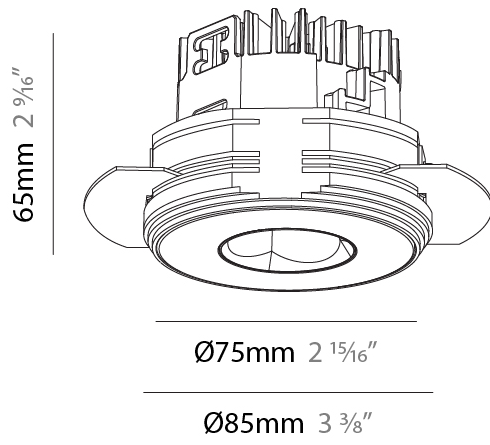

GENERAL

Series: Oiko Pro
Subseries: Oiko Pro Round
Brand: Prolicht
Division: Architectural
Mounting Type: Trimless
Mounting Location: Ceiling
Subcategory: Downlight

PHYSICAL

Shape: Round
Diameter (mm): 75
Diameter (in): 2 15/16
Height (mm): 65
Height (in): 2 9/16
Ceiling Thickness (mm): 10 / 12.5 / 15 / 25
Ceiling Thickness (in): 3/8 or 1/2 or 9/16 or 1
Min. Recessing Depth (mm): 70
Min. Recessing Depth (in): 2 3/4
Light Distribution: Direct
Diffuser: Lens Pack - Spread Lens / Linear Spread Lens / Honeycomb Louver
Fixture Finish: SSR / BKV / CWI / CRY / HAB / UFT / ITA / RUA / FTG / MYG / LOD / PUS / FRO / FUP / KIA / POP / BLS / SPG / MEY / GOH / GUM / CHC / COM / ABZ / JAG / OBR / MOS / ROR
Fixture Material: Aluminum Die Cast
Cut-out Measurements: 86mm / 2 11/16" Diameter

ELECTRICAL

Lamp Type: LED (Zhaga Standard)
Input Wattage (W): 14
Total Output Wattage (W): 12.7
Dimming: Dali Dimming
Driver Included: No
Driver Location: Recessed Housing
Driver Type: Constant Current - Universal (120Vac only for DALI driver)
Driver Class: Class 2
Input Voltage (V): 120 - 277
Constant Current (MA): 700

LED

Color Temperature (°K): 2700-6500 Tunable White
Max. Delivered Lumen (lm): 1129
Nominal Lumen (lm): 1460
CRI: >90 CRI
Lamp Life (hrs): 50000
Special LEDs offerings: Tunable White

OPTICAL

Reflector°: 36
Adjustability: Fixed

RATINGS AND CERTIFICATIONS

Certified By: Certified for North American Standards
IP rating: IP20