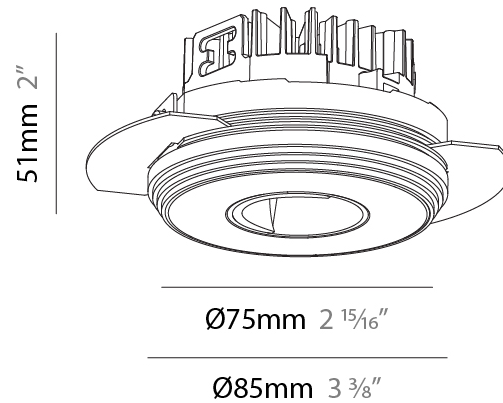

GENERAL

Series: Oiko Pro
Subseries: Oiko Pro Round
Brand: Prolicht
Division: Architectural
Mounting Type: Trimless
Mounting Location: Ceiling
Subcategory: Wallwash

PHYSICAL

Shape: Round
Diameter (mm): 75
Diameter (in): 2 ¹⁵/₁₆
Height (mm): 51
Height (in): 2
Ceiling Thickness (mm): 1 - 25
Ceiling Thickness (in): 1/16 - 1 3/16
Min. Recessing Depth (mm): 55
Min. Recessing Depth (in): 2 ³/₁₆
Light Distribution: Direct
Fixture Finish: SSR / BKV / CWI / CRY / HAB / UFT / ITA / RUA / FTG / MYG / LOD / PUS / FRO / FUP / KIA / POP / BLS / SPG / MEY / GOH / GUM / CHC / COM / ABZ / JAG / OBR / MOS / ROR
Fixture Material: Aluminum Die Cast
Cut-out Measurements: 86mm / 3 3/8" Diameter

ELECTRICAL

Lamp Type: LED (Zhaga Standard)
Input Wattage (W): 14
Total Output Wattage (W): 12.7
Dimming: Dali Dimming
Driver Included: No
Driver Location: Recessed Housing
Driver Type: Constant Current - Universal (120Vac only for DALI driver)
Driver Class: Class 2
Input Voltage (V): 120 - 277
Constant Current (MA): 700

LED

Color Temperature (°K): 2700-6500 Tunable White
Max. Delivered Lumen (lm): 1040 - 1216
Nominal Lumen (lm): 1242 - 1460
CRI: >93 CRI
Lamp Life (hrs): 50000
Special LEDs offerings: Tunable White

OPTICAL

Adjustability: Fixed

RATINGS AND CERTIFICATIONS

Certified By: Certified for North American Standards
IP rating: IP20