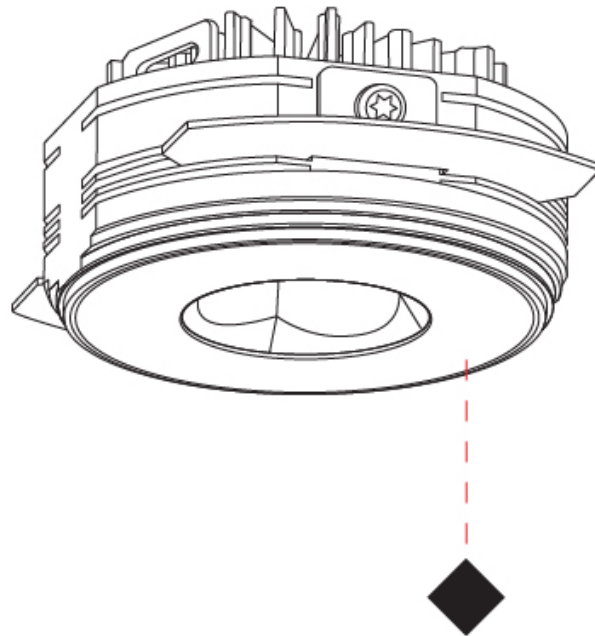

OIKO PRO ROUND TRIMLESS

A35883-

PROJECT

TYPE

SPECIFIER

QUANTITY

DATE